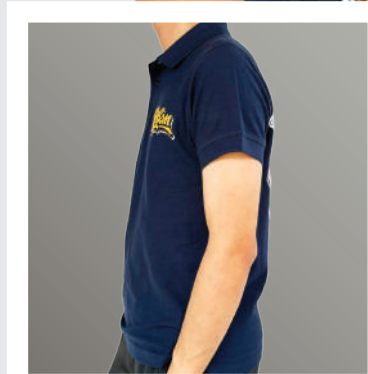

Turquoise Green

Red

Maroon

Navy Knight

Material :
CVC Honeycomb
180GSM (60% COTTON/
40% POLYESTER)

PRINTING SIZE

FRONT · BACK · LEFT SLEEVE · RIGHT SLEEVE

SIZE AVAILABLE	
FRONT / BACK	A3, A4, 5X5", 3X3"
LEFT / RIGHT SLEEVE	5X5", 3X3"