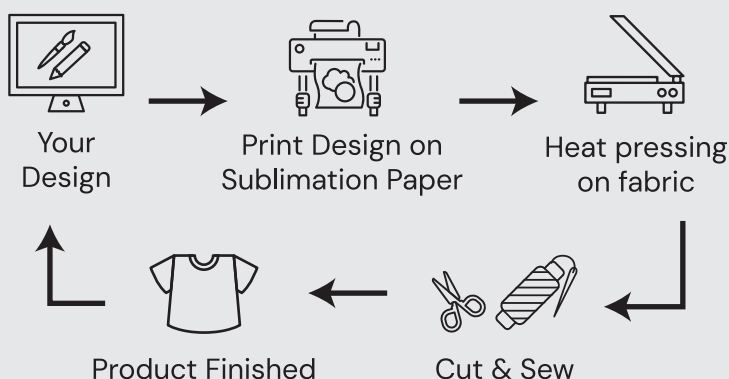

SUBLIMATION SHIRT SERIES

Lightweight · Breathable · Elastic

SUBLIMATION SHIRT PRINTING

Sublimation shirt printing involves transferring sublimation ink from a special paper to fabric through heat pressing, creating vibrant and durable custom designs on shirts and garments. This method is popular for its ability to produce permanent, full-color prints, making it ideal for personalized and vibrant apparel.

Sublimation shirt printing is commonly used for sports jerseys, activewear, personalized t-shirts, and other custom apparel items. It offers a versatile and high-quality solution for producing unique and eye-catching garments.