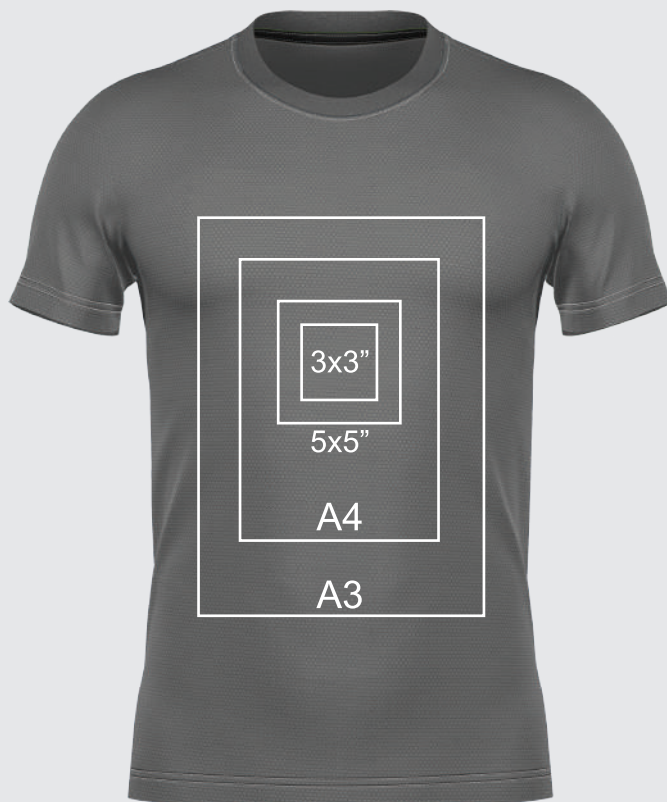

Turquoise Green

Red

Maroon

Navy Knight

Material :
CVC Honeycomb
180GSM (60% COTTON/
40% POLYESTER)

PRINTING SIZE

FRONT · BACK · LEFT SLEEVE · RIGHT SLEEVE

SIZE AVAILABLE	
FRONT / BACK	A3, A4, 5X5", 3X3"
LEFT / RIGHT SLEEVE	5X5", 3X3"

FRONT

BACK

SLEEVE LEFT

SLEEVE RIGHT

! SIZE MEASUREMENT TOLERANCE : +/- 5%

S I Z I N G

SILKSCREEN / DTF T-SHIRT

Size	2XS	XS	S	M	L	XL	2XL	3XL	4XL	5XL	6XL	7XL
Chest	17"	18"	19"	20"	21"	22"	23"	24"	25"	26"	27"	28"
Length	25"	26"	27"	28"	29"	30"	31"	32"	33"	34"	35"	36"
Shoulder	14"	15"	16"	17"	18"	19"	20"	21"	22"	23"	24"	25"
Sleeve	6.5"	7"	7.5"	8"	8.5"	9"	9.5"	10"	10"	10"	10"	10"