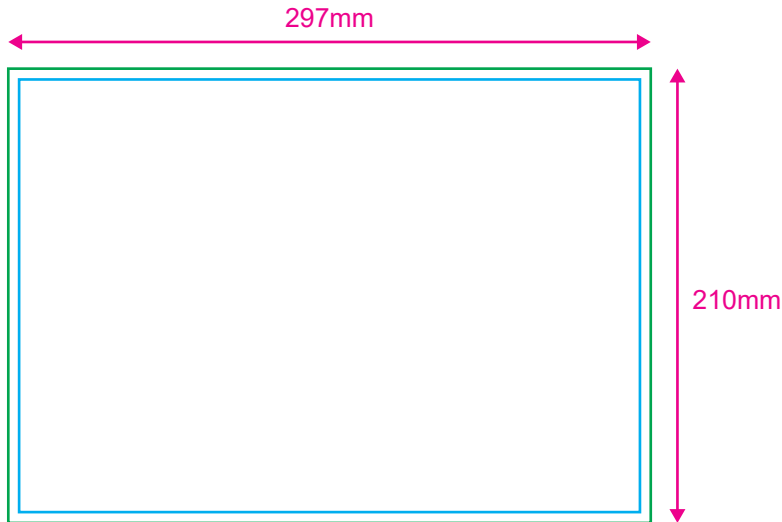

Size available: 3x3", 5x5", A4 Size (210x297mm), A3 Size (297x420mm)

— Full Bleed

— Safe Zone

SILKSCREEN / DTF T-SHIRT SIZE - 3X3"

Full Bleed: 76.2mm x 76.2mm (maximum)

Safe Zone: 66.2mm x 66.2mm (5mm from all sides of the edge)

*If printing artwork size bigger than 76.2mm x 76.2mm, kindly choose the subsequent size

SILKSCREEN / DTF T-SHIRT SIZE - 5X5"

Full Bleed: 127mm x 127mm (maximum)

Safe Zone: 117mm x 117mm (5mm from all sides of the edge)

*If printing artwork size bigger than 127mm x 127mm, kindly choose the subsequent size

SILKSCREEN / DTF T-SHIRT SIZE - A4 SIZE (210X297MM)

Full Bleed: 210mm x 297mm (maximum)

Safe Zone: 200mm x 287mm (5mm from all sides of the edge)

*If printing artwork size bigger than 210mm x 297mm, kindly choose the subsequent size

SILKSCREEN / DTF T-SHIRT SIZE - A3 SIZE (297X420MM)

Full Bleed: 297mm x 420mm (maximum)

Safe Zone: 287mm x 410mm (5mm from all sides of the edge)