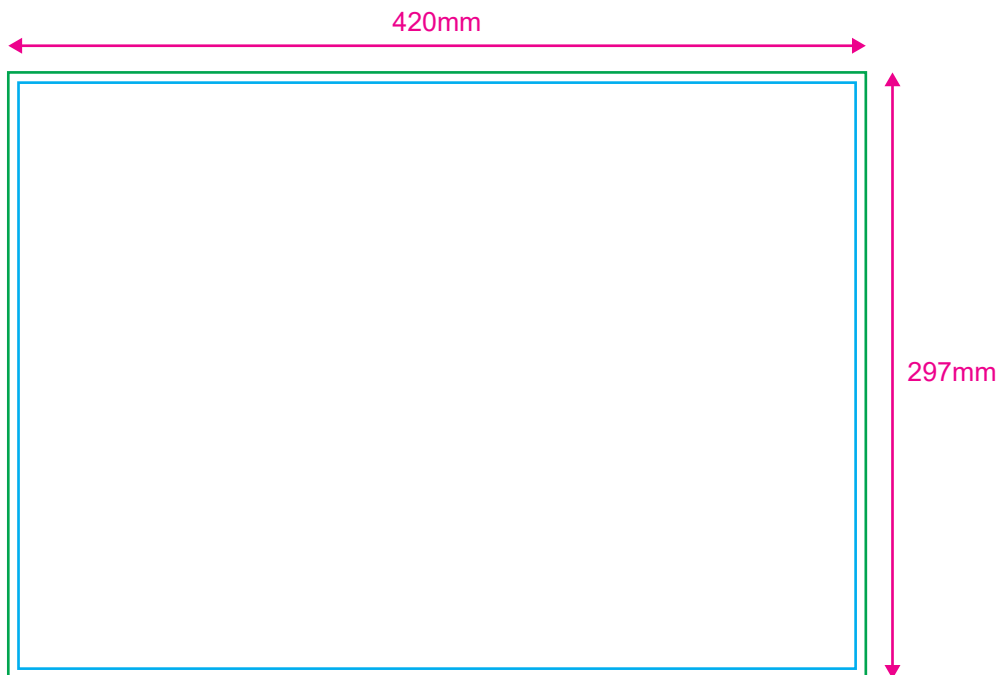

*If printing artwork size bigger than 76.2mm x 76.2mm, kindly choose the subsequent size

SILKSCREEN / DTF T-SHIRT SIZE - 5X5"

Full Bleed: 127mm x 127mm (maximum)

Safe Zone: 117mm x 117mm (5mm from all sides of the edge)

*If printing artwork size bigger than 127mm x 127mm, kindly choose the subsequent size

SILKSCREEN / DTF T-SHIRT SIZE - A4 SIZE (210X297MM)

Full Bleed: 210mm x 297mm (maximum)

Safe Zone: 200mm x 287mm (5mm from all sides of the edge)

*If printing artwork size bigger than 210mm x 297mm, kindly choose the subsequent size

SILKSCREEN / DTF T-SHIRT SIZE - A3 SIZE (297X420MM)

Full Bleed: 297mm x 420mm (maximum)

Safe Zone: 287mm x 410mm (5mm from all sides of the edge)

*Printing artwork size **CANNOT** be bigger than 297mm x 420mm

IMPORTANT

1. Keep all important details inside the Printable Area.
2. Artwork must be followed to our Printing guideline. Please ensure all the artwork is following to our requirement.