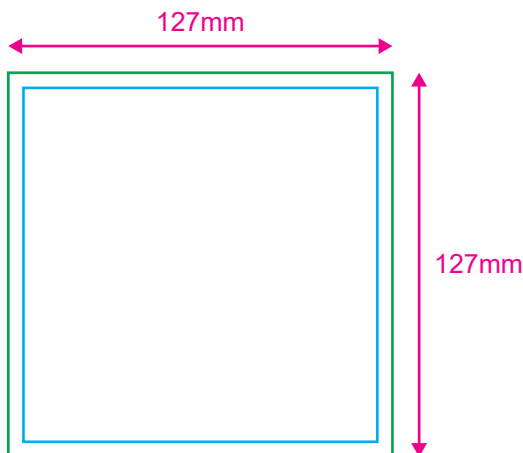

Size available: 3x3", 5x5", A4 Size (210x297mm), A3 Size (297x420mm)

— Full Bleed

— Safe Zone

SILKSCREEN / DTF T-SHIRT SIZE - 3X3"

Full Bleed: 76.2mm x 76.2mm (maximum)

Safe Zone: 66.2mm x 66.2mm (5mm from all sides of the edge)

*If printing artwork size bigger than 76.2mm x 76.2mm, kindly choose the subsequent size

SILKSCREEN / DTF T-SHIRT SIZE - 5X5"

Full Bleed: 127mm x 127mm (maximum)

Safe Zone: 117mm x 117mm (5mm from all sides of the edge)

*If printing artwork size bigger than 127mm x 127mm, kindly choose the subsequent size

SILKSCREEN / DTF T-SHIRT SIZE - A4 SIZE (210X297MM)

Full Bleed: 210mm x 297mm (maximum)

Safe Zone: 200mm x 287mm (5mm from all sides of the edge)

*If printing artwork size bigger than 210mm x 297mm, kindly choose the subsequent size

SILKSCREEN / DTF T-SHIRT SIZE - A3 SIZE (297X420MM)

Full Bleed: 297mm x 420mm (maximum)

Safe Zone: 287mm x 410mm (5mm from all sides of the edge)