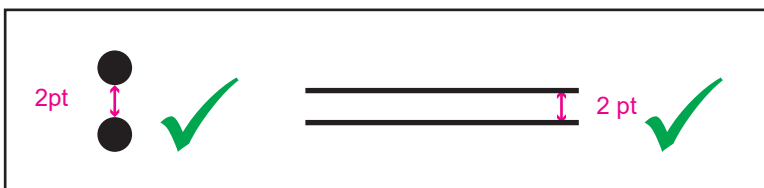

DOT

- Minimum Dot Thickness : 2pt
- Minimum Reverse Dot Thickness : 3pt

GAP

Minimum Gap between Dot and Line : 2pt

COLOR

- Individual Font and Line color must be in ONE COLOR only, to avoid wording blurry problem.
- CMYK max 240% to avoid Ink dirty.