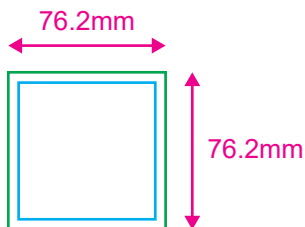

Size available: 3x3", 5x5", A4 Size (210x297mm), A3 Size (297x420mm)

— Full Bleed

— Safe Zone

SILKSCREEN / DTF T-SHIRT SIZE - 3X3"

Full Bleed: 76.2mm x 76.2mm (maximum)

Safe Zone: 66.2mm x 66.2mm (5mm from all sides of the edge)

*If printing artwork size bigger than 76.2mm x 76.2mm, kindly choose the subsequent size

SILKSCREEN / DTF T-SHIRT SIZE - 5X5"

Full Bleed: 127mm x 127mm (maximum)

Safe Zone: 117mm x 117mm (5mm from all sides of the edge)

*If printing artwork size bigger than 127mm x 127mm, kindly choose the subsequent size

SILKSCREEN / DTF T-SHIRT SIZE - A4 SIZE (210X297MM)

Full Bleed: 210mm x 297mm (maximum)

Safe Zone: 200mm x 287mm (5mm from all sides of the edge)

*If printing artwork size bigger than 210mm x 297mm, kindly choose the subsequent size

SILKSCREEN / DTF T-SHIRT SIZE - A3 SIZE (297X420MM)

Full Bleed: 297mm x 420mm (maximum)

Safe Zone: 287mm x 410mm (5mm from all sides of the edge)