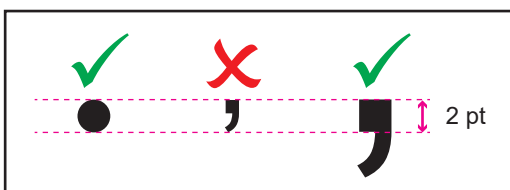

STANDARD CHECKLIST

ARTWORK

4C Printing: Vector & JPEG (minimum 300dpi for JPEG format)

FONT

- Minimum Font Size: 10pt
- Minimum Reverse Font Size: 15pt

LINE

- Minimum Line Thickness: 1pt
- Minimum Reverse Line Thickness: 2pt

DOT

- Minimum Dot Thickness : 2pt
- Minimum Reverse Dot Thickness : 3pt

GAP

Minimum Gap between Dot and Line : 2pt

COLOR

- Individual Font and Line color must be in ONE COLOR only, to avoid wording blurry problem.
- CMYK max 240% to avoid Ink dirty.